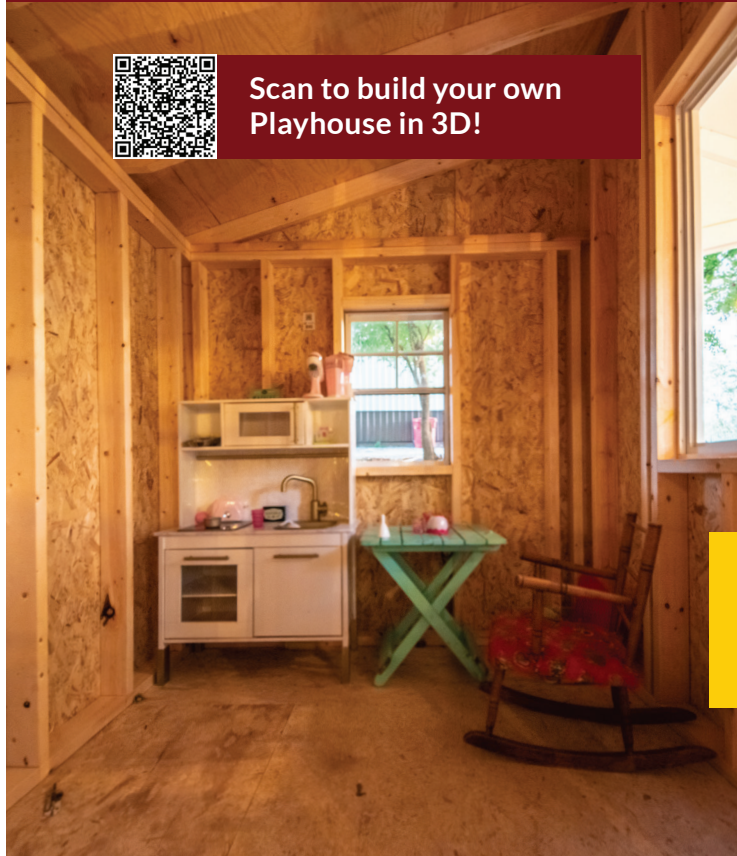

## The Esh's **Commitment**

Your property deserves the best. We don't think folks in Kentucky and Tennessee should get stuck with generic prefab buildings, so we work hard to help each customer find or create the structure that's perfect for them. Whether it's a small cabin, a portable garage, or simply a storage shed, we believe each project deserves attention to detail and the best craftsmanship around.

# PLAY HOUSES

Scan to build your own Playhouse in 3D!

## Classic Style Standard Features

- ✓ Pressure treated 4x6 runners
- ✓ Walls framed at 24" oc. with top & bottom wall plates
- ✓ Well-constructed front porch & 3 windows for natural light
- ✓ 7/12 roof pitch
- ✓ A ladder on the inside to upper level
- ✓ Adult and children's door for ease of access
- ✓ 6-year workmanship warranty

## Saltbox Style Standard Features

- ✓ Pressure treated 4x6 runners
- ✓ Well-constructed 5ft front porch
- ✓ 10x10 size
- ✓ LP Smart Siding
- ✓ Outdoor shelf under the double window
- ✓ 6-year workmanship warranty