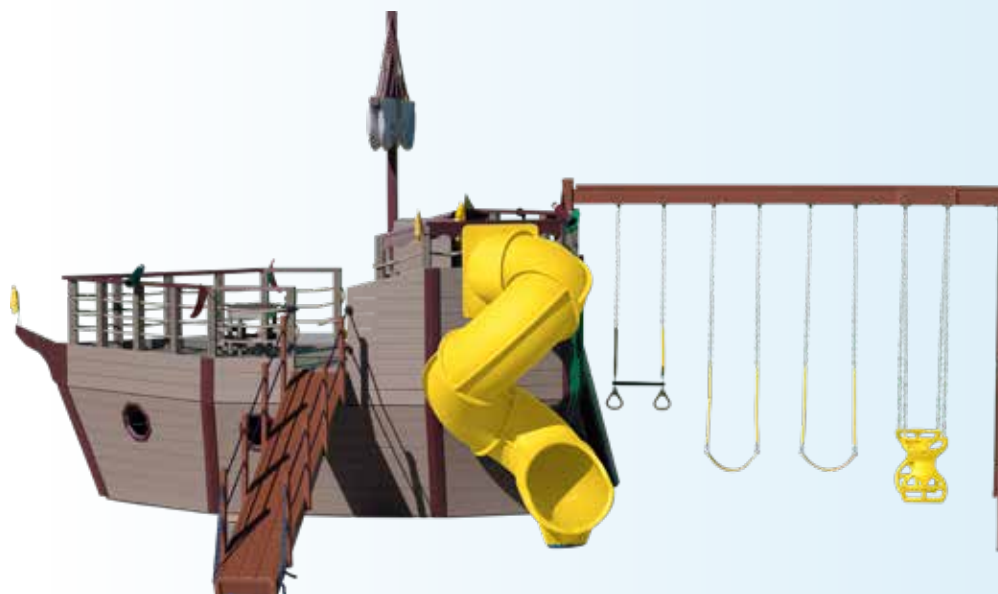

#P912 Poly High Seas Explorer

- Poly Youngster Yacht
- High Ride Attachment
- Beam 4 Position
- Trapeze with Rings
- 2 Sling Swings
- Horse Glider
- 10 Scoop Wave Slide
- 7' Turbo Twister Slide
- 12' Gang Plank
- 7' Rock Climb
- 2 Super Scopes
- Ships Wheel
- Hand Rails
- Child's Table and 2 Chairs
- 5 Flags

Age Appeal: 2-14 Play Capacity: 1-8
Poly: L=33' W=27' Floor Height=5' & 7' Swing Height=10' Play Area = 39'L x 33'W