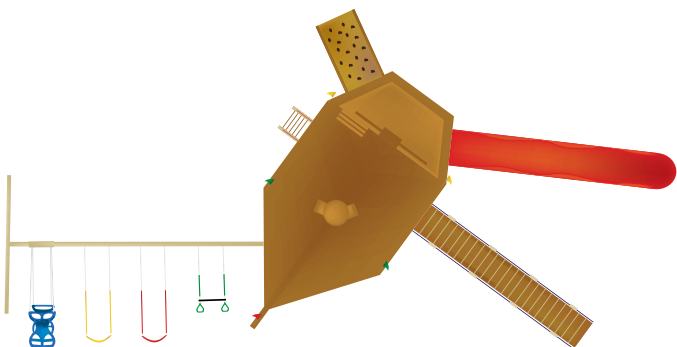

#P911 Historic Adventures

Poly: L=38' W=22' Floor Height=5' & 7' Swing Height=8' Play Area = 44'L x 28'W

All aboard for a voyage to the past with the Historic Adventures swing set where your hardy sailors can reenact the discovery of America or new southern islands. The two super scopes aide in the sighting trouble just in time to turn the ships wheel for a new heading. Your young sailors will have plenty to do aboard this luxury Yacht!