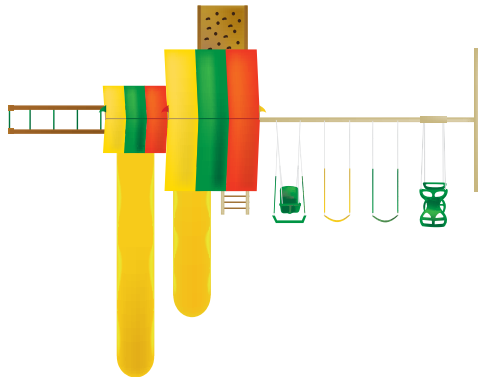

#310 Backyard Cheer

Wood: L = 25' W = 18' Floor Height = 5' & 7' Swing Height = 8' Play Area = 31'L x 24'W
Poly: L = 27' W = 18' Floor Height = 5' & 7' Swing Height = 8' Play Area = 33'L x 24'W

**New and
Bigger Eagles Nest.
51.5" LONG!**