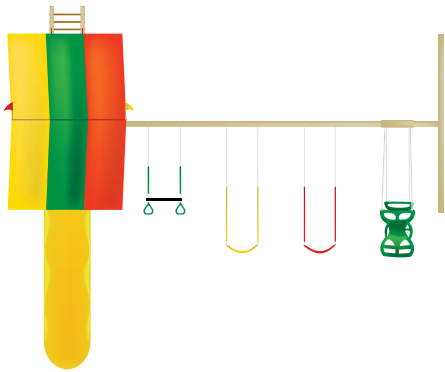

#P111 Poly Family Favorite

Wood: L = 17' W = 15' Floor Height = 5' Swing Height = 8' Play Area = 23'L x 21'W
Poly: L = 19' W = 15' Floor Height = 5' Swing Height = 8' Play Area = 25'L x 21'W

Are you ready for some old fashioned fun? Take a look at the Family Favorite swingset, a top selling unit that provides a lot of play value at a modest price. The tower features a sturdy 5'x5' platform with a high-quality canopy overhead and a roomy sandbox beneath. Attached to this tower is a 4 Position Easy Ride Attachment Beam, a 5' Step and a 10' Wave Slide, creating the perfect setting for many favorite family memories.