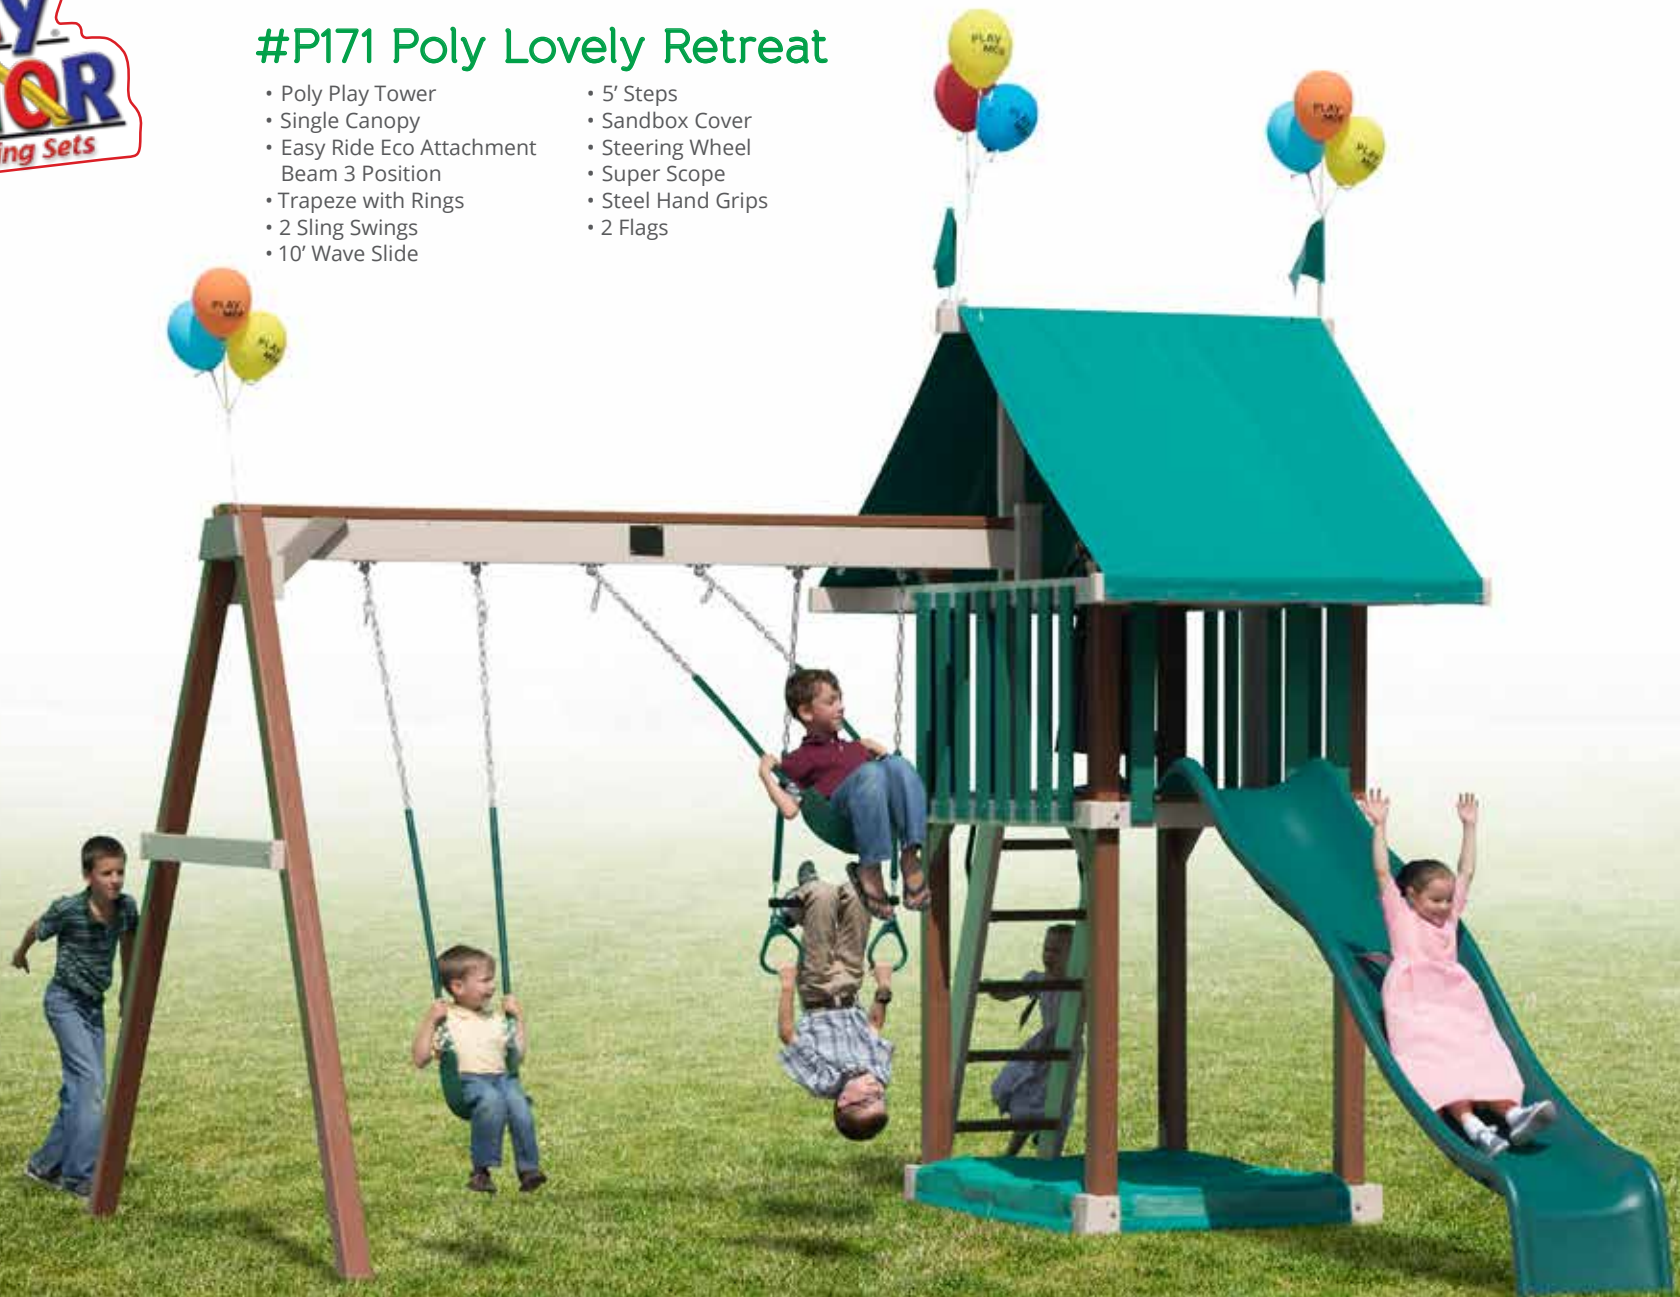

#1 Summer's Cove

Wood: L = 16' W = 15' Floor Height = 5' Swing Height = 8' Play Area = 22'L x 21'W
 Poly: L = 18' W = 15' Floor Height = 5' Swing Height = 8' Play Area = 24'L x 21'W

This sturdy wooden swingset is an ideal way to add excitement to your backyard. Children can enjoy hours of sunshine and exercise climbing up the 5' Step and whoosing down the 10' Wave Slide.

#W2 Wood Summer's Eve

- Easy Ride Swing Beam 3 Position
- Slide Attachment with 5' Step
- 10' Wave Slide
- 2 - Sling Swings
- Horse Glider
- Hand Grips

Age Appeal: 2-10 Play Capacity: 1-6
 Wood: L = 14' W = 15' Floor Height = 5' Swing Height = 8' Play Area = 20'L x 21'W
 Poly: L = 16' W = 15' Floor Height = 5' Swing Height = 8' Play Area = 22'L x 21'W

#W3 Wood Summer Playtime

- Easy Ride Swing Beam 4 Position
- Trapeze with Rings
- 2 - Sling Swings
- Horse Glider

Age Appeal: 2-10 Play Capacity: 1-5
 Wood: L = 12' W = 10' Swing Height = 8' Play Area = 18'L x 16'W
 Poly: L = 14' W = 10' Swing Height = 8' Play Area = 20'L x 16'W

AGE APPEAL	2-10
PLAY CAPACITY	1-6

#P171 Poly Lovely Retreat

Poly: L=14' W=15.5' Floor Height=5' Swing Height=8' Play Area = 20'L x 21.5'W

Capture some health and recreation answers with our Lovely Retreat playset. This no-frills swingset offers plenty of old time delights. Two Sling Swings and Trapeze with Rings ensure countless hours of swinging fun.