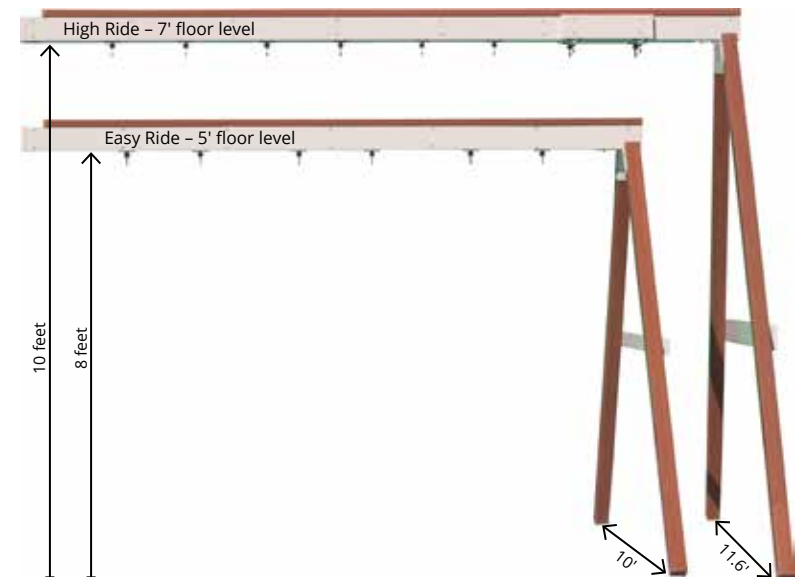

Levels

Choose the level that suits your taste and be sure it corresponds to the structure you have chosen. Each level and the floor level to which it connects is illustrated below.