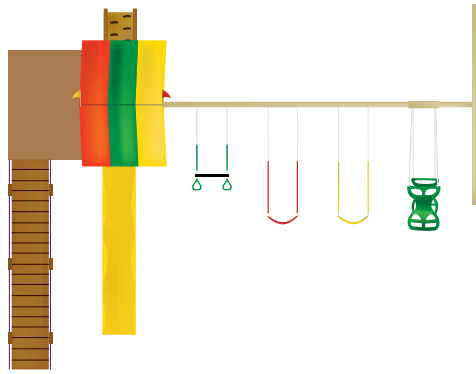

#P475 Golden Retreat

Poly: L=20' W=15.5' Floor Height=5' Swing Height=8' Play Area = 26'L x 21.5'W

Your children will treasure their little days with this Golden Retreat Swing Set. They can have many happy hours on the Swings and climbing up the Rock Wall. Even the youngest ones will be happy playing in the sandbox or walking up the easy access Gang Plank.