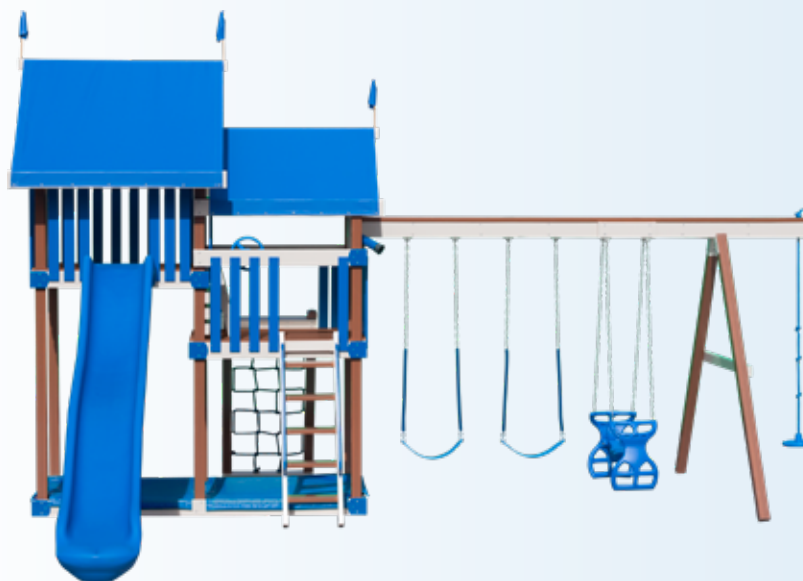

#P507 Poly Golden Moments

- Poly Deluxe Sky Tower
- Double Canopy
- Easy Ride Attachment
- Beam Disc Swing
- 2 Sling Swings
- Horse Glider
- Disc Swing
- 14' Scoop Wave Slide
- 5' Cargo Net
- 5' Step
- Sandbox Cover
- Steering Wheel
- Super Scope
- Hand Rails
- 3 Flags