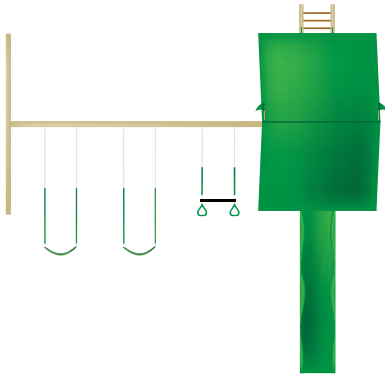

#P171 Poly Lovely Retreat

Poly: L=14' W=15.5' Floor Height=5' Swing Height=8' Play Area = 20'L x 21.5'W

Capture some health and recreation answers with our Lovely Retreat playset. This no-frills swingset offers plenty of old time delights. Two Sling Swings and Trapeze with Rings ensure countless hours of swinging fun.