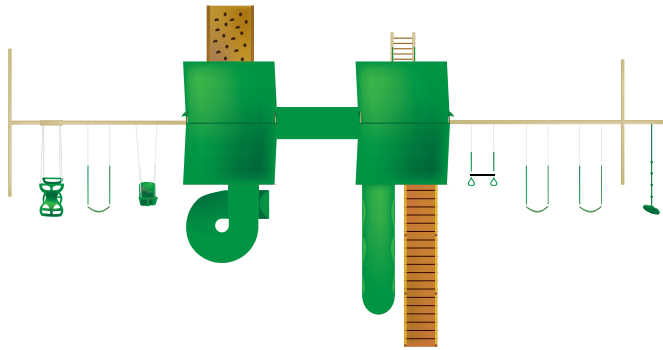

#P835 Poly Outdoor Meeting Ground

Wood: L = 40.5' W = 20' Floor Height = 5' Swing Height = 8' Play Area = 46.5'L x 26'W
Poly: L = 42.5' W = 20' Floor Height = 5' Swing Height = 8' Play Area = 48.5'L x 26'W

The Outdoor Meeting Ground is great for your neighborhood get togethers or just to have plenty of play. With its 7 swings there is sure to be one that fits everyone. The Tunnel and the Turbo Twister Slide are sure to add their twist of fun to the play. With this no worry playset you can experience many hours of happy family memories.