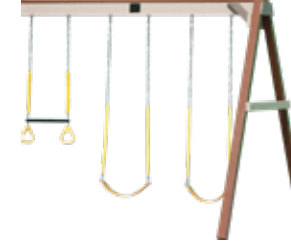

#3

CHOOSE AN ATTACHMENT BEAM

Our Laminated 2x6 Attachment Beams are much stronger than solid 4x6 beams. Also Notice our Top Cap that adds extra strength and rain protection.

Attachment Beam 3 Position

WOOD Length = 10'
POLY Length = 12'
Pictured in: POLY

Attachment Beam 4 Position

WOOD Length = 12'
POLY Length = 14'
Pictured in: POLY

Disc Swing Attachment Beam

WOOD Length = 14'
POLY Length = 14'
Pictured in: POLY

Eco Beam

Length = 4 Position 12'
Length = 3 Position 10'
Our eco beam is a double 2x6 beam that is capped with a 2x4. Only available in Easy Ride.
Available in POLY only.