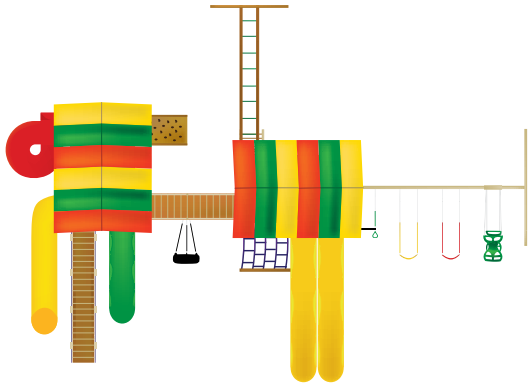

#P825 Poly Neighborhood PlayStation

Wood: L = 42.5' W = 25' Floor Height = 5' & 7' Swing Height = 10' Play Area = 48.5'L x 31'W
Poly: L = 44.5' W = 27' Floor Height = 5' & 7' Swing Height = 10' Play Area = 50.5'L x 33'W

Lovely evening of warm summer sun, soft laughter floating on the berry breezes... Take the fun to the next level with this energy busting Neighborhood Playstation. Have your friends over and never worry about the children not having enough to do with its 5 slides and many other gadgets.