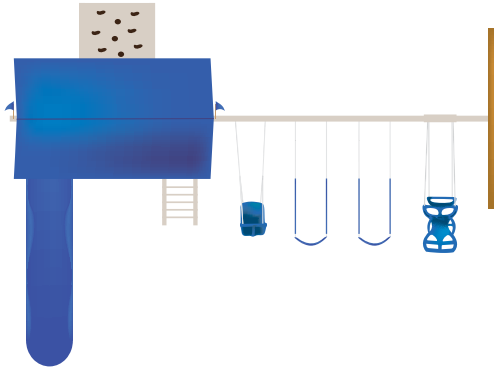

#W727 Wood Crowd Pleaser

Wood: L = 20.5' W = 19' Floor Height = 7' Swing Height = 10' Play Area = 26.5'L x 25'W
Poly: L = 22.5' W = 19' Floor Height = 7' Swing Height = 10' Play Area = 28.5'L x 25'W

The Crowd Pleaser swing set is full of fun for everyone. Acrobats will love the Trapeze, cowboys will romp on the Horse Glider, and little chefs will go wild over cooking meals in the kitchen kit and serving them on the picnic table. Children can pack into the King's Tower for a shady spot to play with dolls or defend their clubhouse.