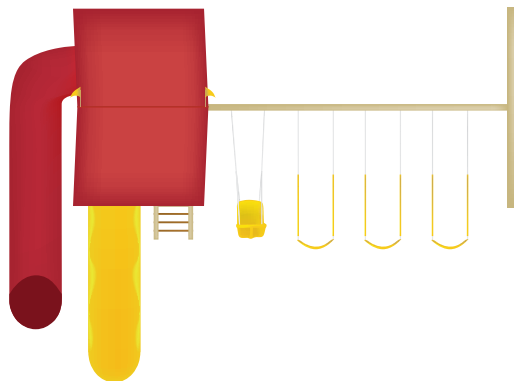

#P237 Poly Backyard Rush

Wood: L = 22' W = 16.5' Floor Height = 5' Swing Height = 8' Play Area = 28'L x 22.5'W
Poly: L = 24' W = 16.5' Floor Height = 5' Swing Height = 8' Play Area = 30'L x 22.5'W

Your children's playtime fun will soar with the Backyard Rush swing set. Climb up the 5' Steps then scramble across the platform and through the 5' Side Winder Slide to the ground. More challenging ways to climb are the 5' Rock Climb or 5' Cargo Net. With this swing set in your backyard, many joy-filled memories are sure to be yours.