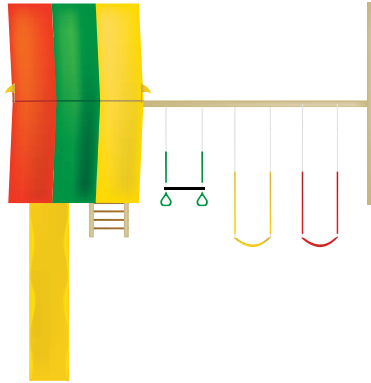

#P223 Poly Friendly Retreat

Wood: L = 16' W = 15.5' Floor Height = 5' Swing Height = 8' Play Area = 22'L x 21.5'W
Poly: L = 18' W = 15.5' Floor Height = 5' Swing Height = 8' Play Area = 24'L x 21.5'W

Your children's playtime fun will skyrocket with the Friendly Retreat play set. Steps and Rock Climb lead to the tower with its Steering Wheel and Super Scope. A curvy ride on the Wave Slide will take your adventures to the ground where several swing styles are also included - two Sling Swings, Trapeze with Rings and Tire Swing. Add this playset to your backyard, and many joy-filled memories are sure to be in your future.